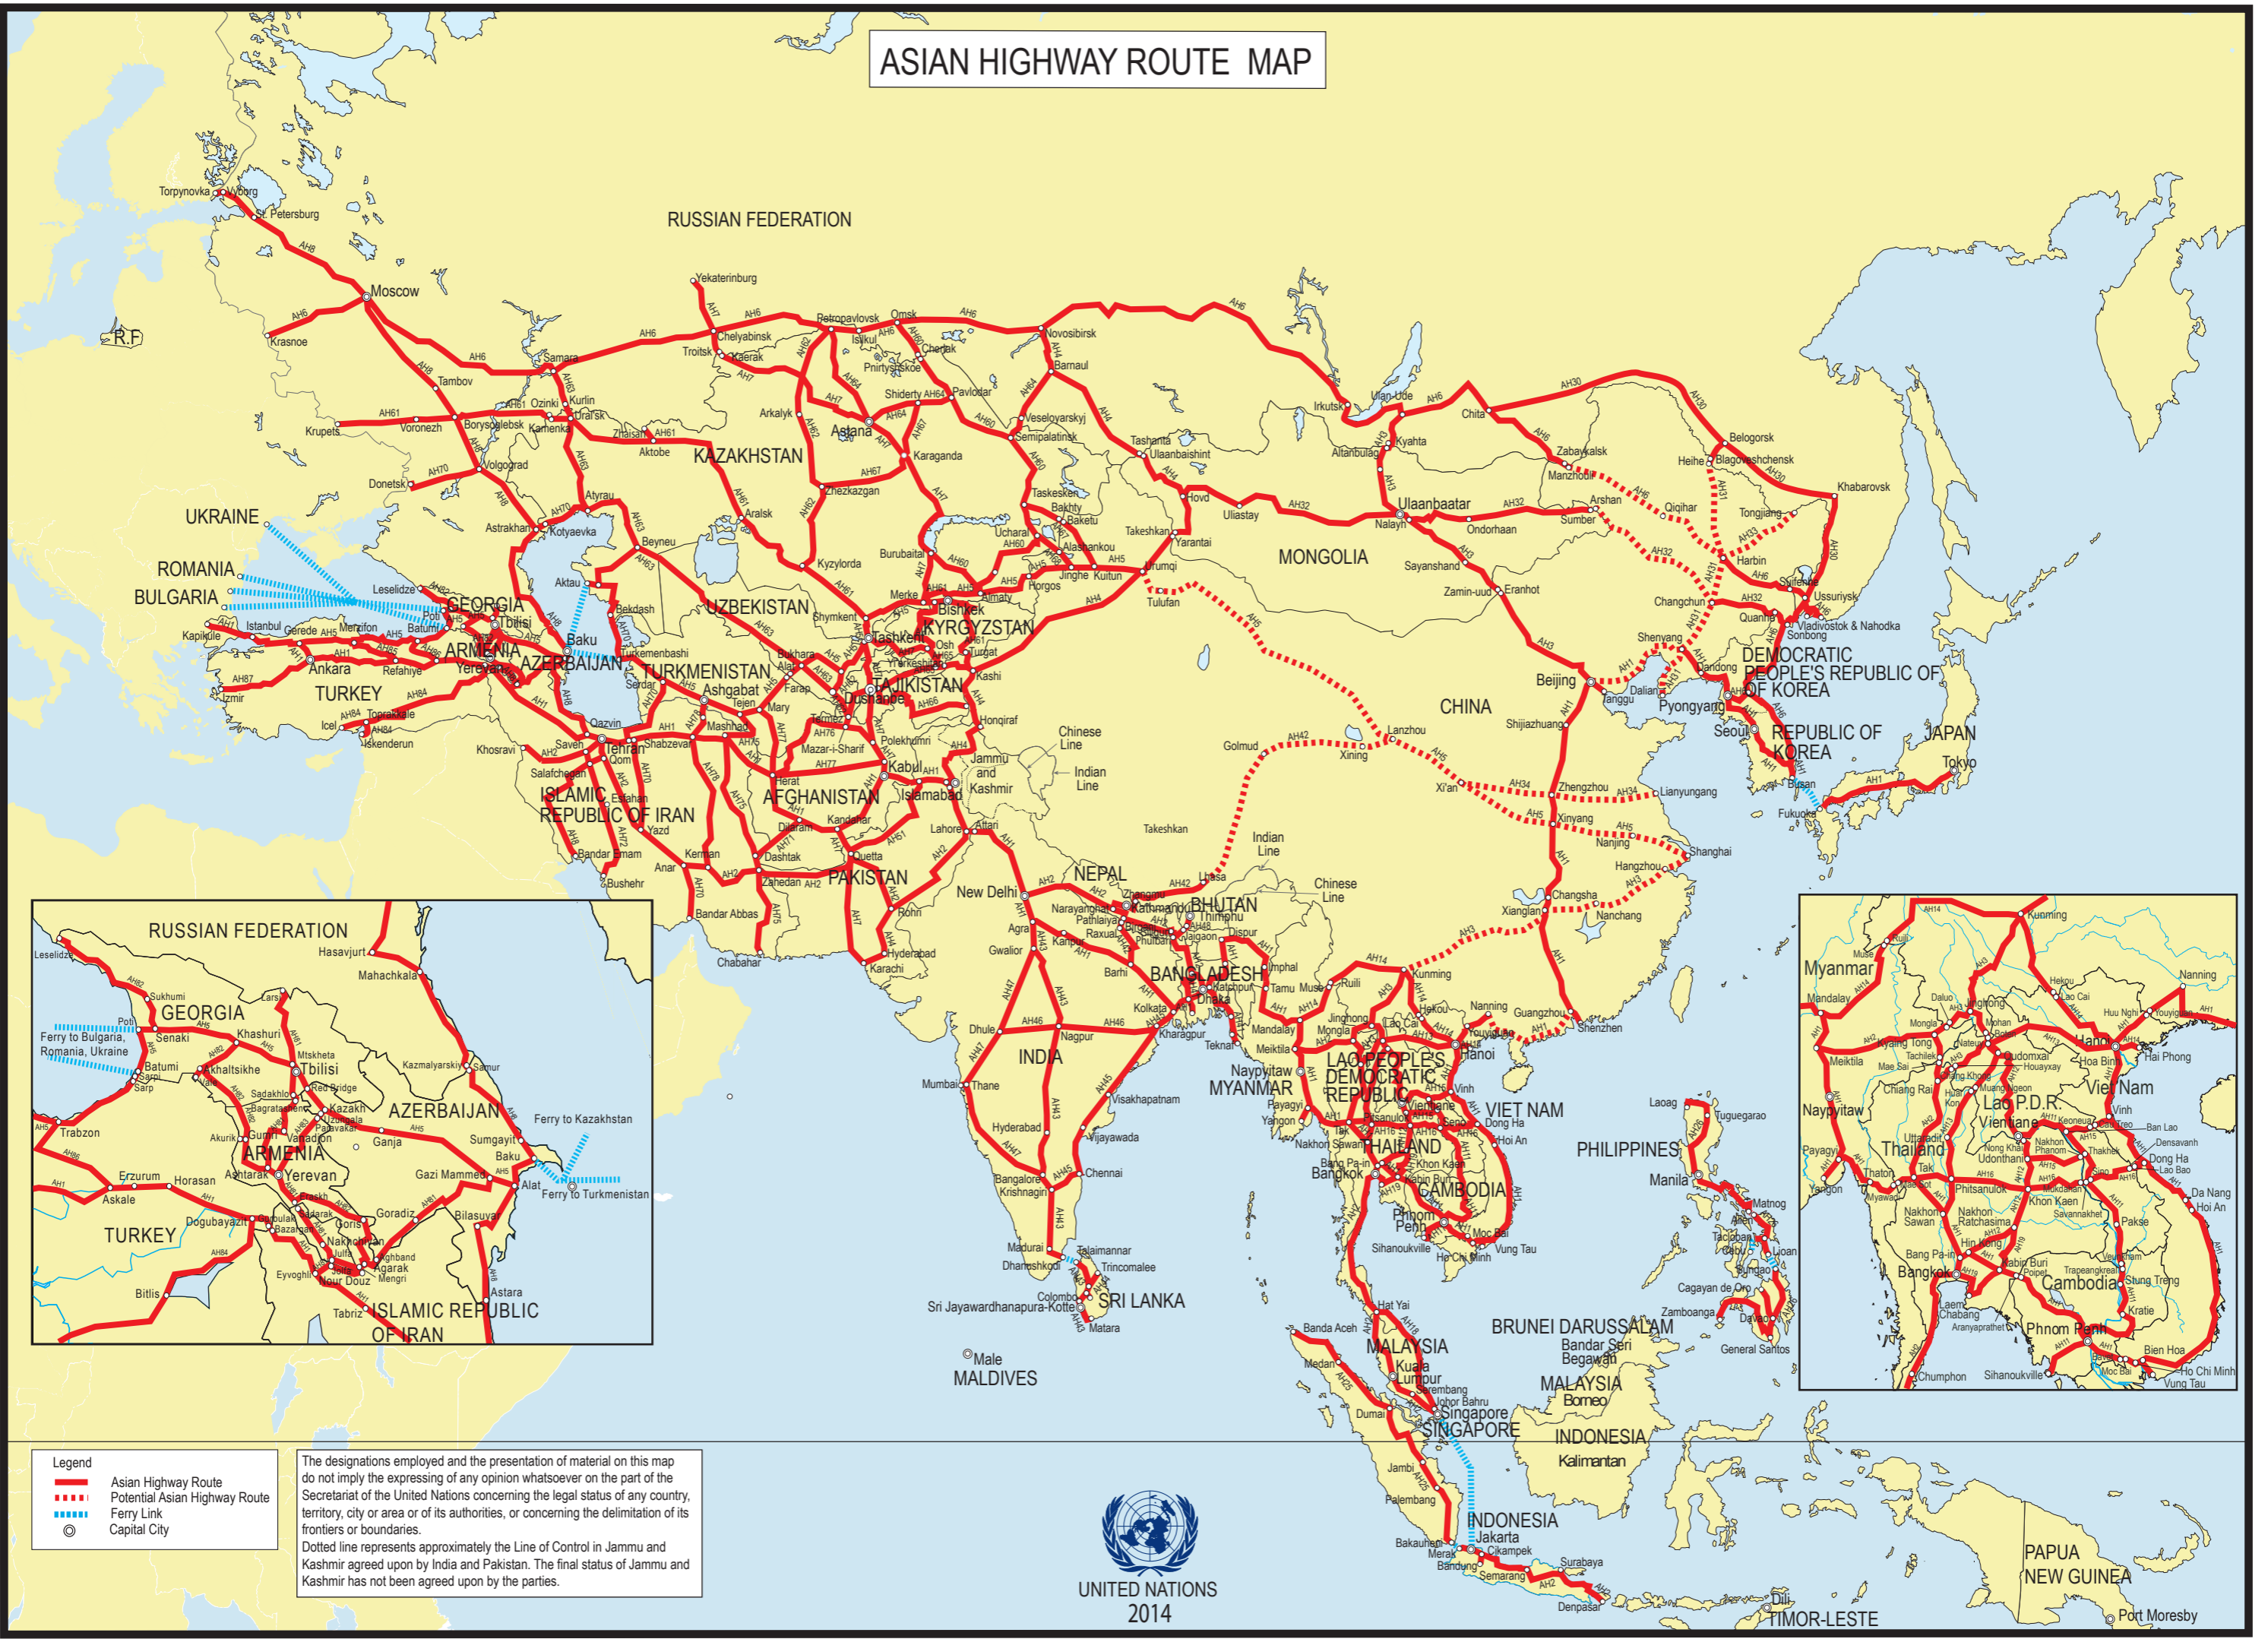

ASIAN HIGHWAY ROUTE MAP

- Legend**
- Asian Highway Route
 - - - Potential Asian Highway Route
 - - - Ferry Link
 - Ⓢ Capital City

The designations employed and the presentation of material on this map do not imply the expressing of any opinion whatsoever on the part of the Secretariat of the United Nations concerning the legal status of any country, territory, city or area or of its authorities, or concerning the delimitation of its frontiers or boundaries.

Dotted line represents approximately the Line of Control in Jammu and Kashmir agreed upon by India and Pakistan. The final status of Jammu and Kashmir has not been agreed upon by the parties.

UNITED NATIONS
2014