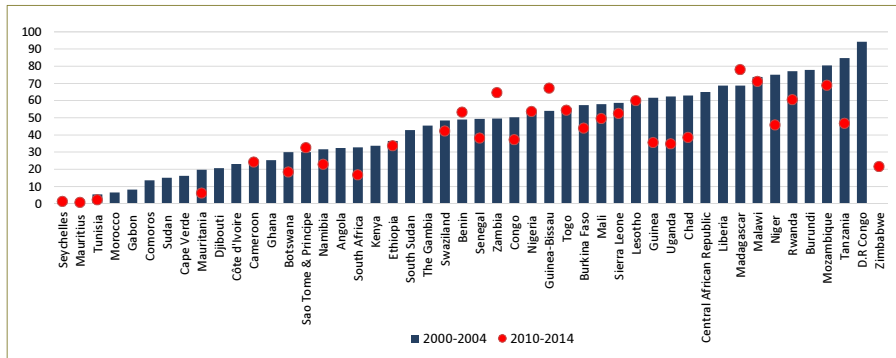

Poverty headcount ratio at $1.90 a day (2011 PPP) (% of population)