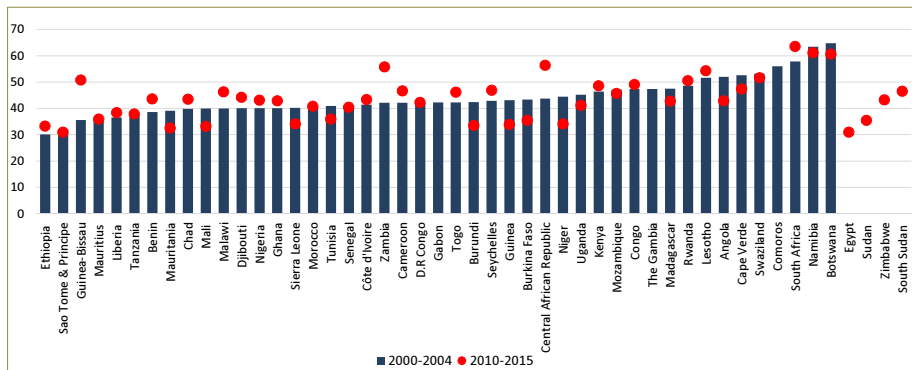

## Poverty and Inequality Trends in Africa

Saurabh Sinha  
(Chief, Employment and Social Protection Section)  
UNECA

Organized by ESCAP  
5-6 October 2017, Bangkok, Thailand

United Nations  
Economic Commission for Africa

## Inequality trends in Africa (Gini coefficient)

United Nations  
Economic Commission for Africa