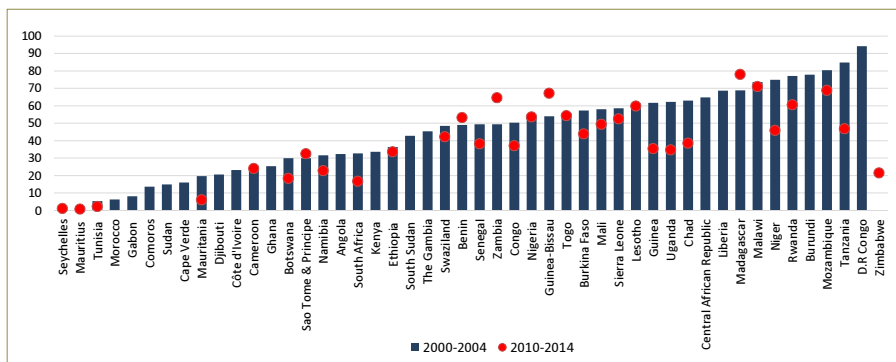

Poverty headcount ratio at $3.10 a day (2011 PPP) (% of population)