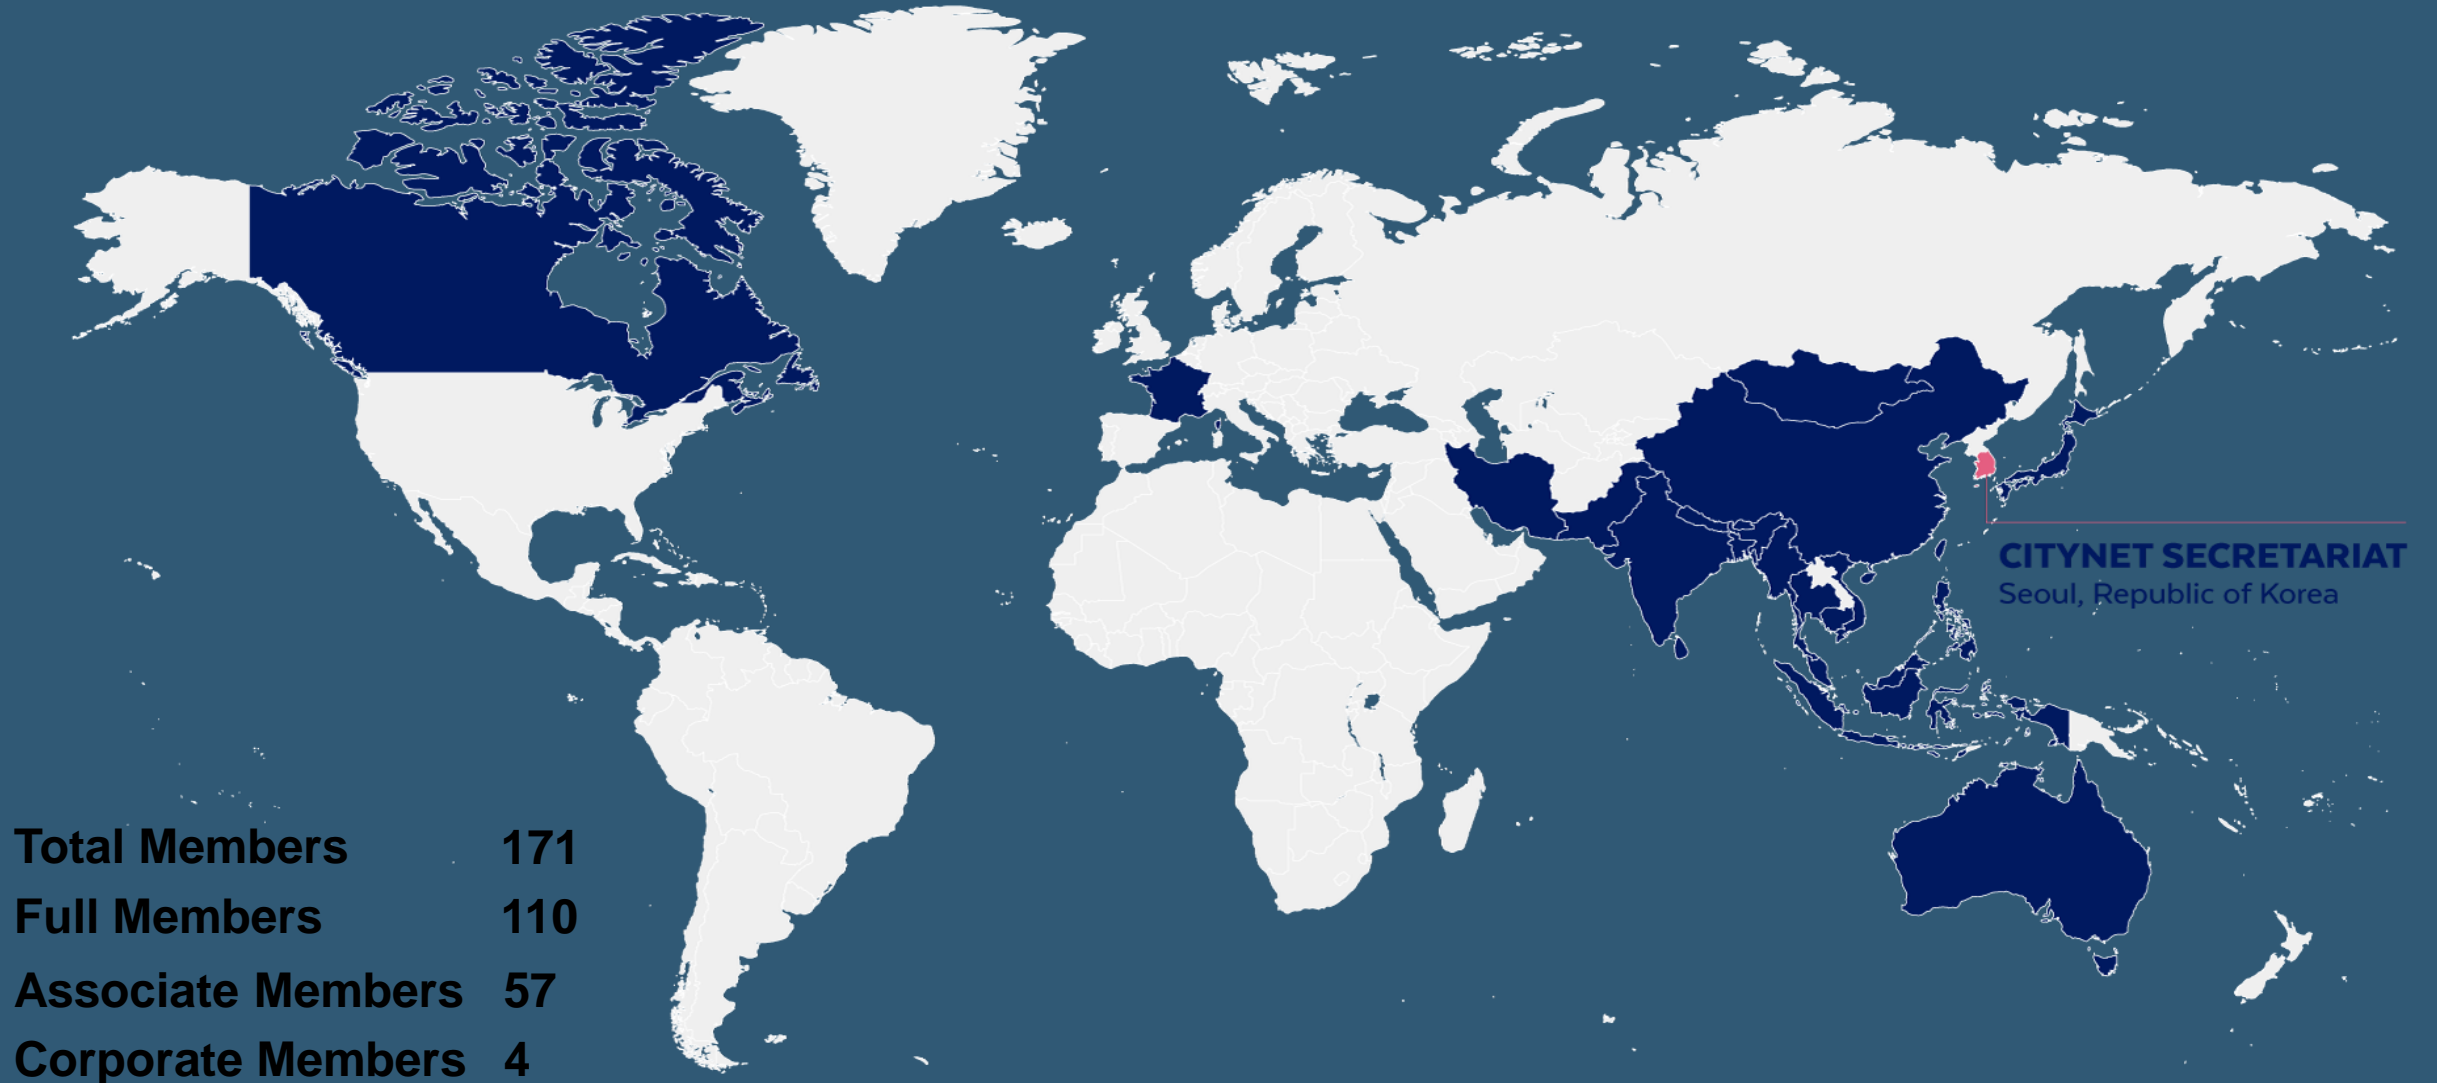

CITYNET

THE REGIONAL NETWORK OF LOCAL AUTHORITIES
FOR THE MANAGEMENT OF HUMAN SETTLEMENTS

CITYNET MEMBERSHIP COVERAGE

INITIATIVES IN SUPPORT OF LOW CARBON CITIES

01

URBAN SDG KNOWLEDGE PLATFORM

Created by CityNet, in collaboration with Seoul Metropolitan Government and UNESCAP, the Urban SDG Platform is a depositor of urban best practices, replicability and self assessment tools to improve replication strategies.

04

EU PROJECT – AREAS FOR COOPERATION ON CLIMATE

A form of city-to-city cooperation (C2C), CityNet partners with external organizations such as the EU for projects to build the capacity of its members on climate change.